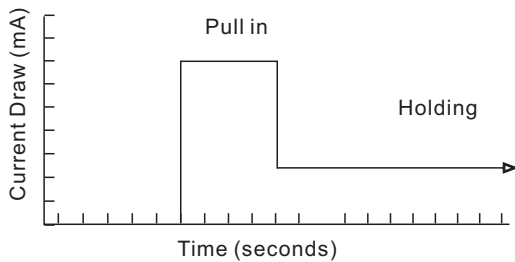

● Horizontal or vertical installation

GEM's electric dropbolts can be installed either horizontally at the top or bottom of the door frame or vertically on the side of the door frame.

Fig. A Horizontal Installation (Frame Header)