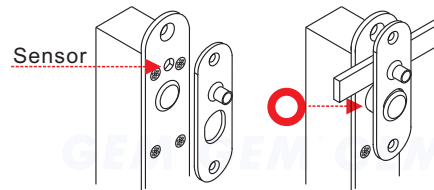

● Horizontal or vertical installation

GEM's electric dropbolts can be installed either horizontally at the top or bottom of the door frame or vertically on the side of the door frame.

Fig. A Horizontal Installation (Frame Header)

Fig. B Vertical Installation (Side Jamb)

● 自動探偵回路

ユニークな自己探偵ロジック回路は、ドアが正しく完全に閉じる迄ボルトが出ないように設計されています。

● Vandal Resistant Circuitry

Once the bolt is completely locked, the reed sensor automatically disconnects from the bolt to avoid unauthorized access attempts.

● Relock Time Delay

Adjustable Time Delay of 1,3,6,9 seconds with 2 way DIP switch. (Default Value: 1 sec.)

Relock time setting

ON <input type="checkbox"/> 1 <input type="checkbox"/> 2	ON <input type="checkbox"/> 1 <input type="checkbox"/> 2	ON <input type="checkbox"/> 1 <input type="checkbox"/> 2	ON <input type="checkbox"/> 1 <input type="checkbox"/> 2
↑	↑	↑	↑
1 second	3 seconds	6 seconds	9 seconds