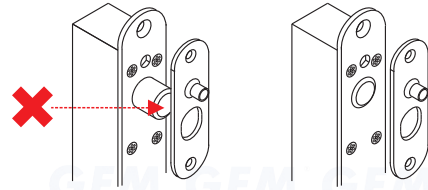

● Horizontal or vertical installation

GEM's electric dropbolts can be installed either horizontally at the top or bottom of the door frame or vertically on the side of the door frame.

Fig. A Horizontal Installation (Frame Header)

Fig. B Vertical Installation (Side Jamb)

● 自動探偵回路

ユニークな自己探偵ロジック回路は、ドアが正しく完全に閉じる迄ボルトが出ないように設計されています。

● Vandal Resistant Circuitry

Once the bolt is completely locked, the reed sensor automatically disconnects from the bolt to avoid unauthorized access attempts.